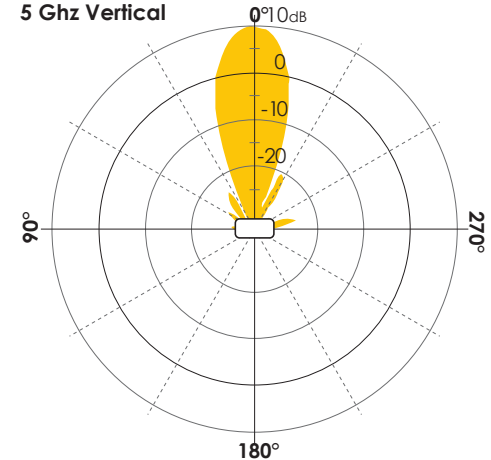

AP170 and AP1130 5GHz Directional Antenna

18dBi Narrow Beam Outdoor Antenna

Outdoor 5GHz single-band 17 degree directional antenna with 18dBi gain.

The AH-ACC-170-ANT-18 and the AH-ACC-1130-ANT-18 are the same outdoor single-band (5GHz) antenna with 18dBi gain. The antenna is well suited for applications where a narrow beam 17 degree H-plane is most optimal. The typical application where mounting location can be in an outdoor environment with point-to-point range expansion requirement.

The antenna is ideally suited for long distance point-point applications such as secure bridging between buildings for short to mid-distance. The antenna provides a very small azimuth to enable longer range at higher-throughput.

RF Coverage Maps

5 Ghz Horizontal

5 Ghz Vertical

SKU	Description		
AP Accessories			
AH-ACC-170-ANT-18	5Ghz N-Plug outdoor 18dBi directional antenna for AP170		
AH-ACC-1130-ANT-18	5Ghz N-Plug outdoor 18dBi directional antenna for AP1130		
Electrical/RF Specifications			
Frequency Range (MHz)	5.150 GHz - 5.875 GHz	Type	High-gain, Directional Patch
Polarization Gain (dBi)	18	Max Power Output (W)	20
3dB beam width (°)	Horizontal: 17 ; Vertical: 17	Impedance	50 Ohms
Mechanical Specifications			
IP Rating	IP67	Operating Temp (°C)	-40 to 60
Installation and Mounting	Pole Mount, Mounting Bracket Included	Flammability	UL94HB
Connector Type	N-Female (back of antenna)	Salt-Fog Rating	IEC 68-2-11
Height/Width/Depth (mm)	261 x 261 x 35	Vibration Rating	IEC 60721-3-4
Weight	1.15 Kg/2.54 lbs.		