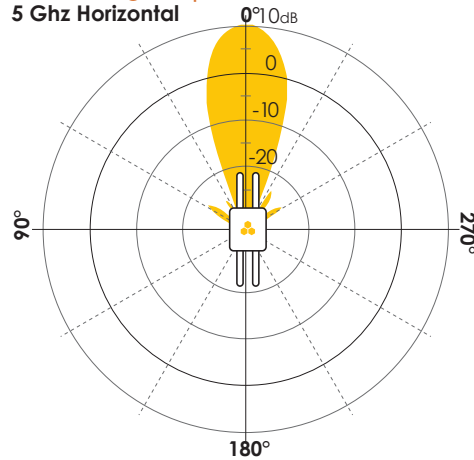

AP170 and AP1130 5GHz Directional Antenna

18dBi Narrow Beam Outdoor Antenna

Outdoor 5GHz single-band 17 degree directional antenna with 18dBi gain.

The AH-ACC-170-ANT-18 and the AH-ACC-1130-ANT-18 are the same outdoor single-band (5GHz) antenna with 18dBi gain. The antenna is well suited for applications where a narrow beam 17 degree H-plane is most optimal. The typical application where mounting location can be in an outdoor environment with point-to-point range expansion requirement.

The antenna is ideally suited for long distance point-point applications such as secure bridging between buildings for short to mid-distance. The antenna provides a very small azimuth to enable longer range at higher-throughput.

RF Coverage Maps

5 Ghz Horizontal

5 Ghz Vertical

SKU	Description		
AP Accessories			
AH-ACC-170-ANT-18	5Ghz N-Plug outdoor 18dBi directional antenna for AP170		
AH-ACC-1130-ANT-18	5Ghz N-Plug outdoor 18dBi directional antenna for AP1130		
Electrical/RF Specifications			
Frequency Range (MHz)	5.150 GHz - 5.875 GHz	Type	High-gain, Directional Patch
Polarization Gain (dBi)	18	Max Power Output (W)	20
3dB beam width (°)	Horizontal: 17 ; Vertical: 17	Impedance	50 Ohms
Mechanical Specifications			
IP Rating	IP67	Operating Temp (°C)	-40 to 60
Installation and Mounting	Pole Mount, Mounting Bracket Included	Flammability	UL94HB
Connector Type	N-Female (back of antenna)	Salt-Fog Rating	IEC 68-2-11
Height/Width/Depth (mm)	261 x 261 x 35	Vibration Rating	IEC 60721-3-4
Weight	1.15 Kg/2.54 lbs.		